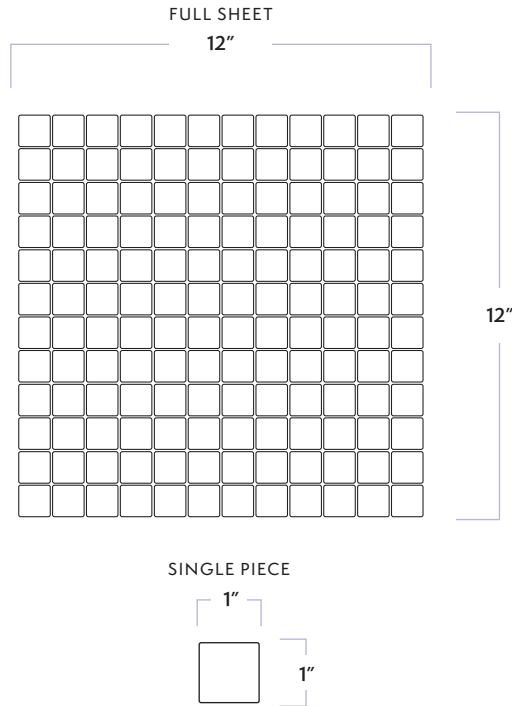

Pop Culture Cubes Mosaic

DATE REVISED: MARCH 2024

WALKER ZANGER™

MATERIAL	Glass
FINISH	Multi-Finish
THICKNESS	3/16"
SHEET SIZE	12-2/5" x 12-2/5"
COVERAGE SQFT/PIECE	0.1580 SqFt
MOUNTING	Mesh

AVAILABLE COLORS